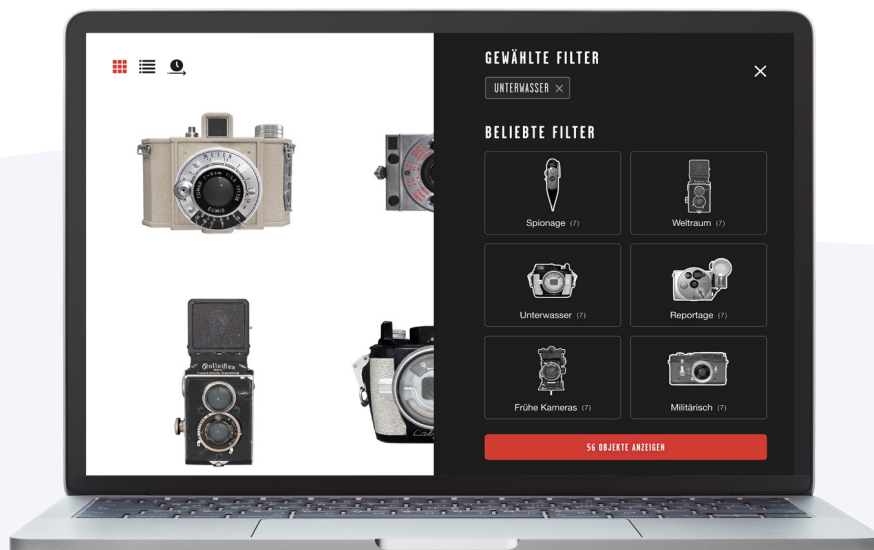

Communicating collections digitally

Expand your physical exhibition space digitally and make the hidden treasures of your collection visible.

Interface to **museumplus**

Simple integration into the existing collection management system

Digital collection exploration

Timelines, automatic suggestions, topic browser, 360° views, and much more.

Innovative mediation

Digital storytelling as a supplement to the physical exhibition

Tailor-made application

Basic or high-end customised: we will work with you to find the optimum solution

Be inspired!

www.fluxguide.com

office@fluxguide.com

Westlicht Cameramuseum

The new **Collection Explorers** by fluxguide.